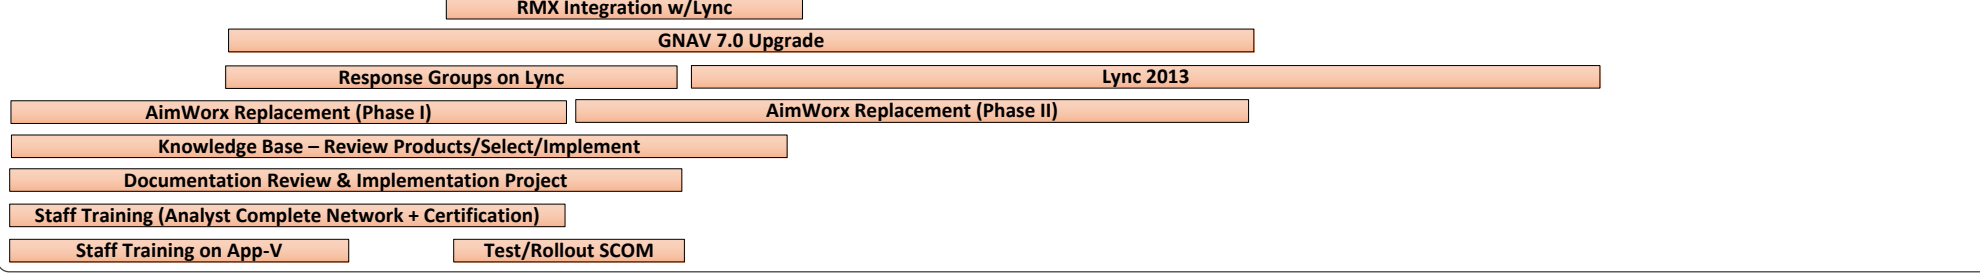

Vanderbilt University ITS Strategic Plan (2013-2014)

2/13 3/13 4/13 5/13 6/13 7/13 8/13 9/13 10/13 11/13 12/13 1/14 2/14 3/14 4/14 5/14 6/14

App Hosting

Business & Finance

End User Services

Directory & Identity Services