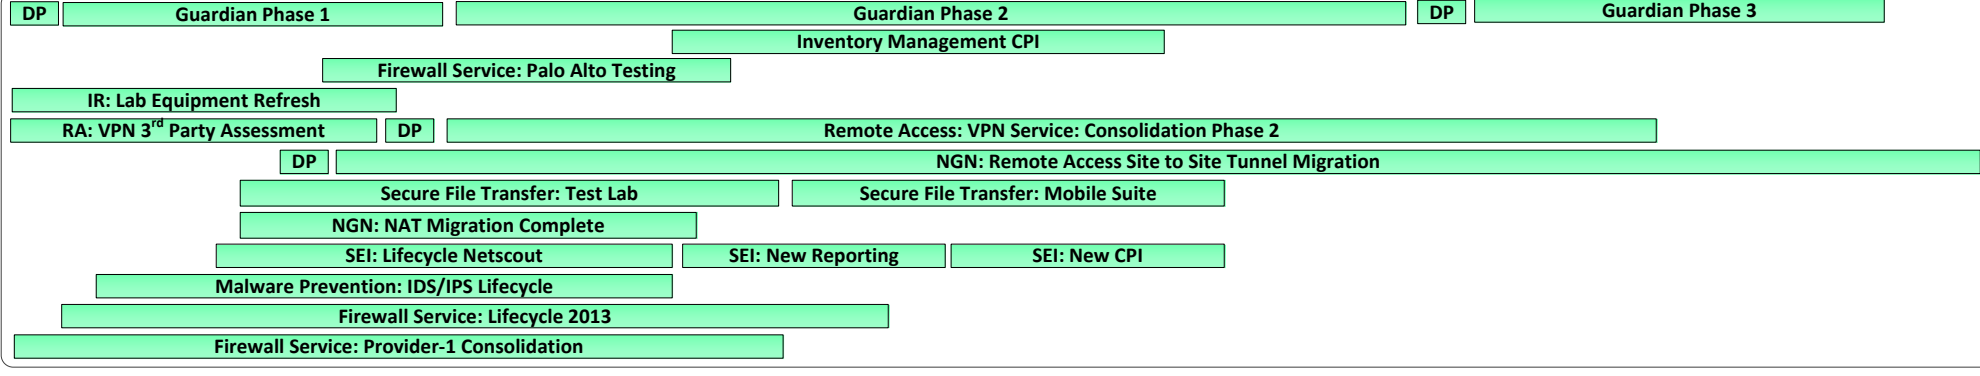

Vanderbilt University ITS Strategic Plan (2013-2014)

2/13 3/13 4/13 5/13 6/13 7/13 8/13 9/13 10/13 11/13 12/13 1/14 2/14 3/14 4/14 5/14 6/14

App Hosting

Business & Finance

End User Services

Directory & Identity Services

Network Services

Operator Services

Security

SDPM

2/13 3/13 4/13 5/13 6/13 7/13 8/13 9/13 10/13 11/13 12/13 1/14 2/14 3/14 4/14 5/14 6/14

Vanderbilt University ITS Strategic Plan (2013-2014)