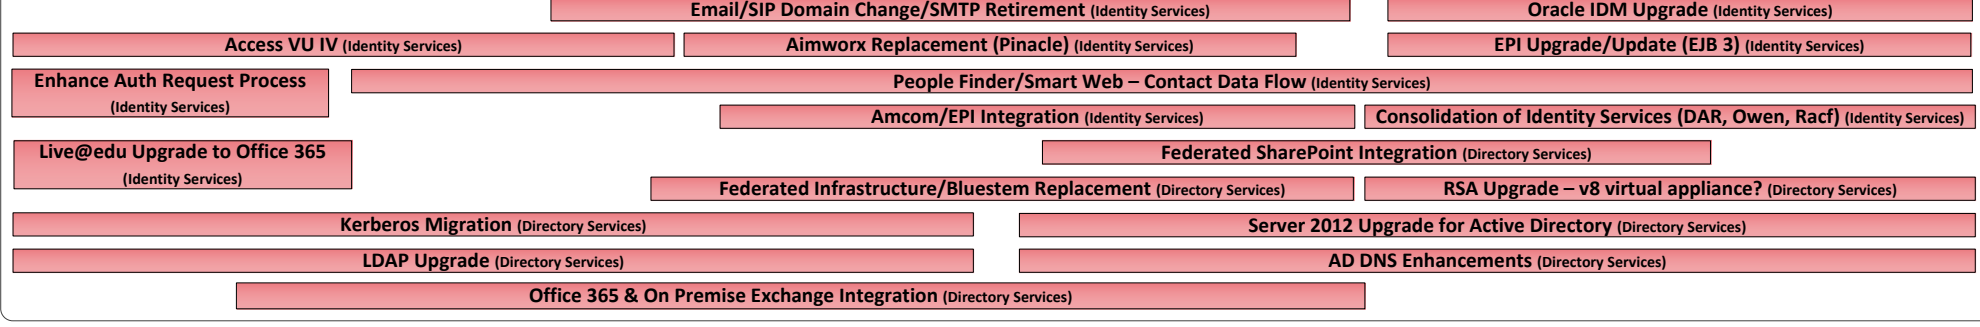

Network Services

Operator Services

Security

SDPM

2/13 3/13 4/13 5/13 6/13 7/13 8/13 9/13 10/13 11/13 12/13 1/14 2/14 3/14 4/14 5/14 6/14

Vanderbilt University ITS Strategic Plan (2013-2014)