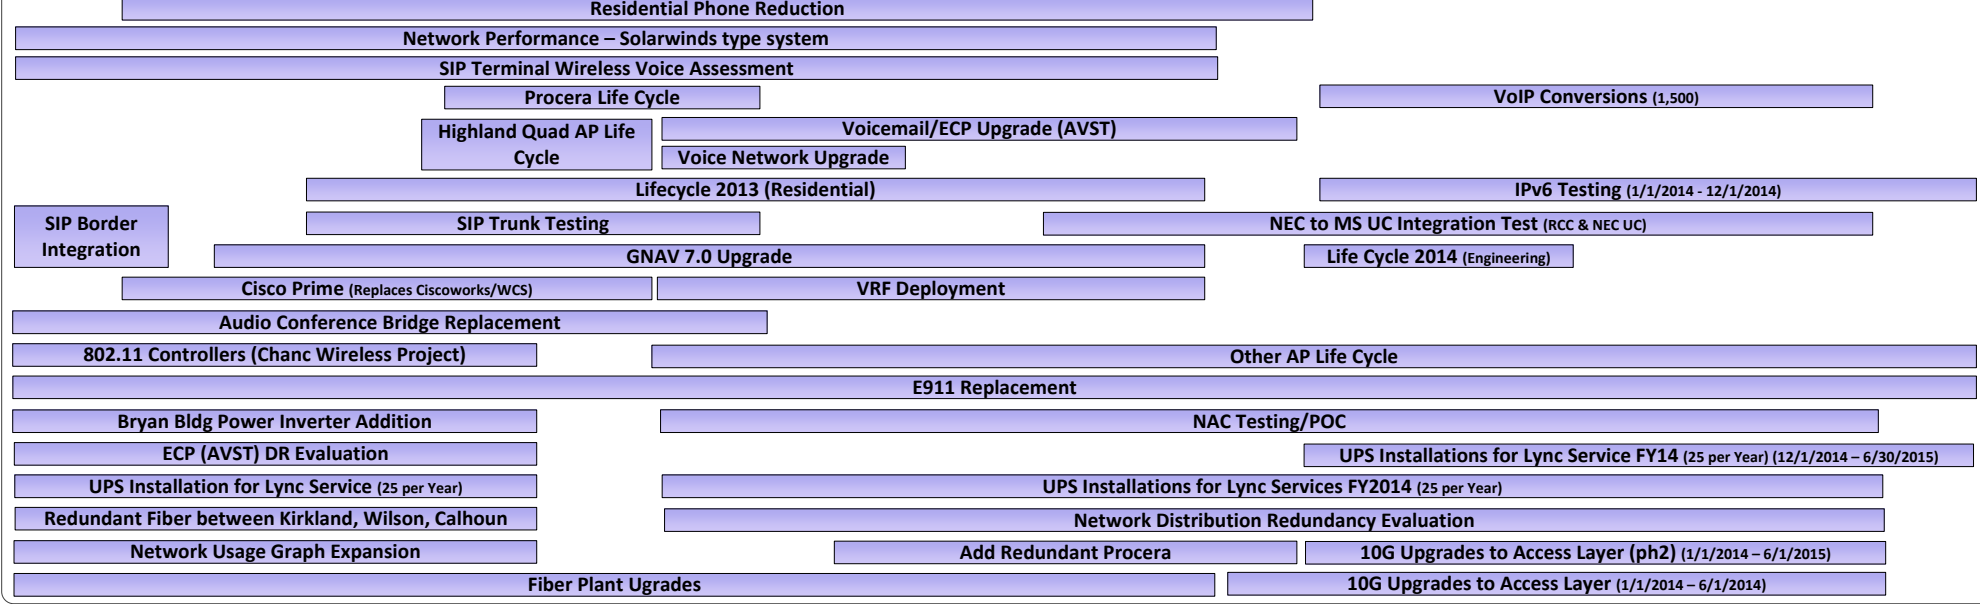

Network Services

Operator Services

Security

SDPM

2/13 3/13 4/13 5/13 6/13 7/13 8/13 9/13 10/13 11/13 12/13 1/14 2/14 3/14 4/14 5/14 6/14

Vanderbilt University ITS Strategic Plan (2013-2014)