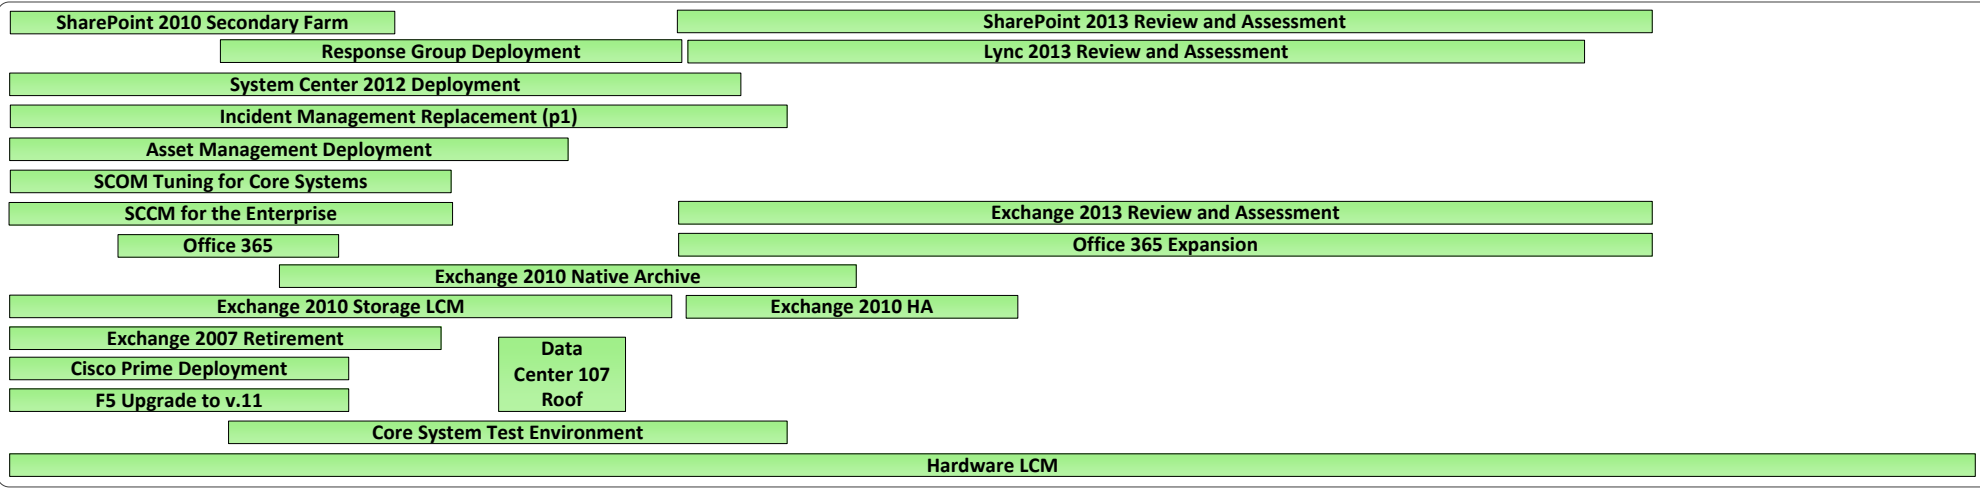

Vanderbilt University ITS Strategic Plan (2013-2014)

2/13 3/13 4/13 5/13 6/13 7/13 8/13 9/13 10/13 11/13 12/13 1/14 2/14 3/14 4/14 5/14 6/14

App Hosting

Business & Finance

End User Services

Directory & Identity Services

Network Services

Operator Services

Security

SDPM

2/13 3/13 4/13 5/13 6/13 7/13 8/13 9/13 10/13 11/13 12/13 1/14 2/14 3/14 4/14 5/14 6/14

Vanderbilt University ITS Strategic Plan (2013-2014)