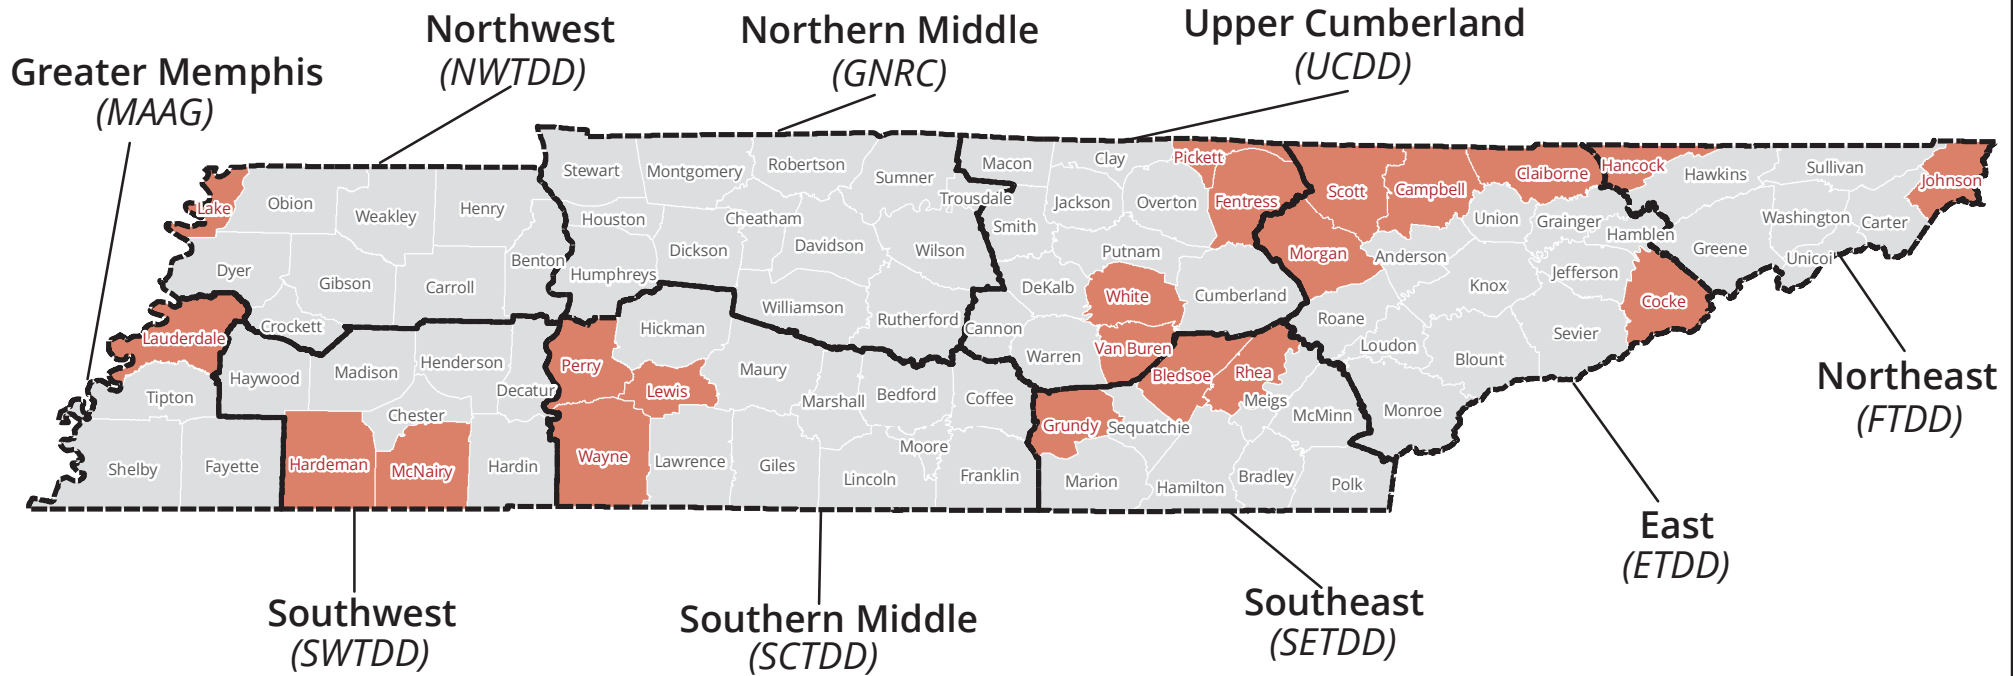

# Economically Distressed Counties by TNECD Region, Fiscal Year 2016

## Legend

- TNECD Regions
- Non-Distressed Counties
- Distressed Counties

## Distressed Counties

East <i>(ETDD)</i>	Northern Middle <i>(GNRC)</i>	Northwest <i>(NWTDD)</i>	Southern Middle <i>(SCTDD)</i>	Upper Cumberland <i>(UCDD)</i>
Campbell		Lake	Lewis	Fentress
Claiborne			Perry	Pickett
Cocke			Wayne	Van Buren
Morgan				White
Scott				
<b>Greater Memphis <i>(MAAG)</i></b>	<b>Northeast <i>(ETDD)</i></b>	<b>Southeast <i>(SETDD)</i></b>	<b>Southwest <i>(SWTDD)</i></b>	
Lauderdale	Hancock	Bledsoe	Hardeman	
	Johnson	Grundy	McNairy	
		Rhea		